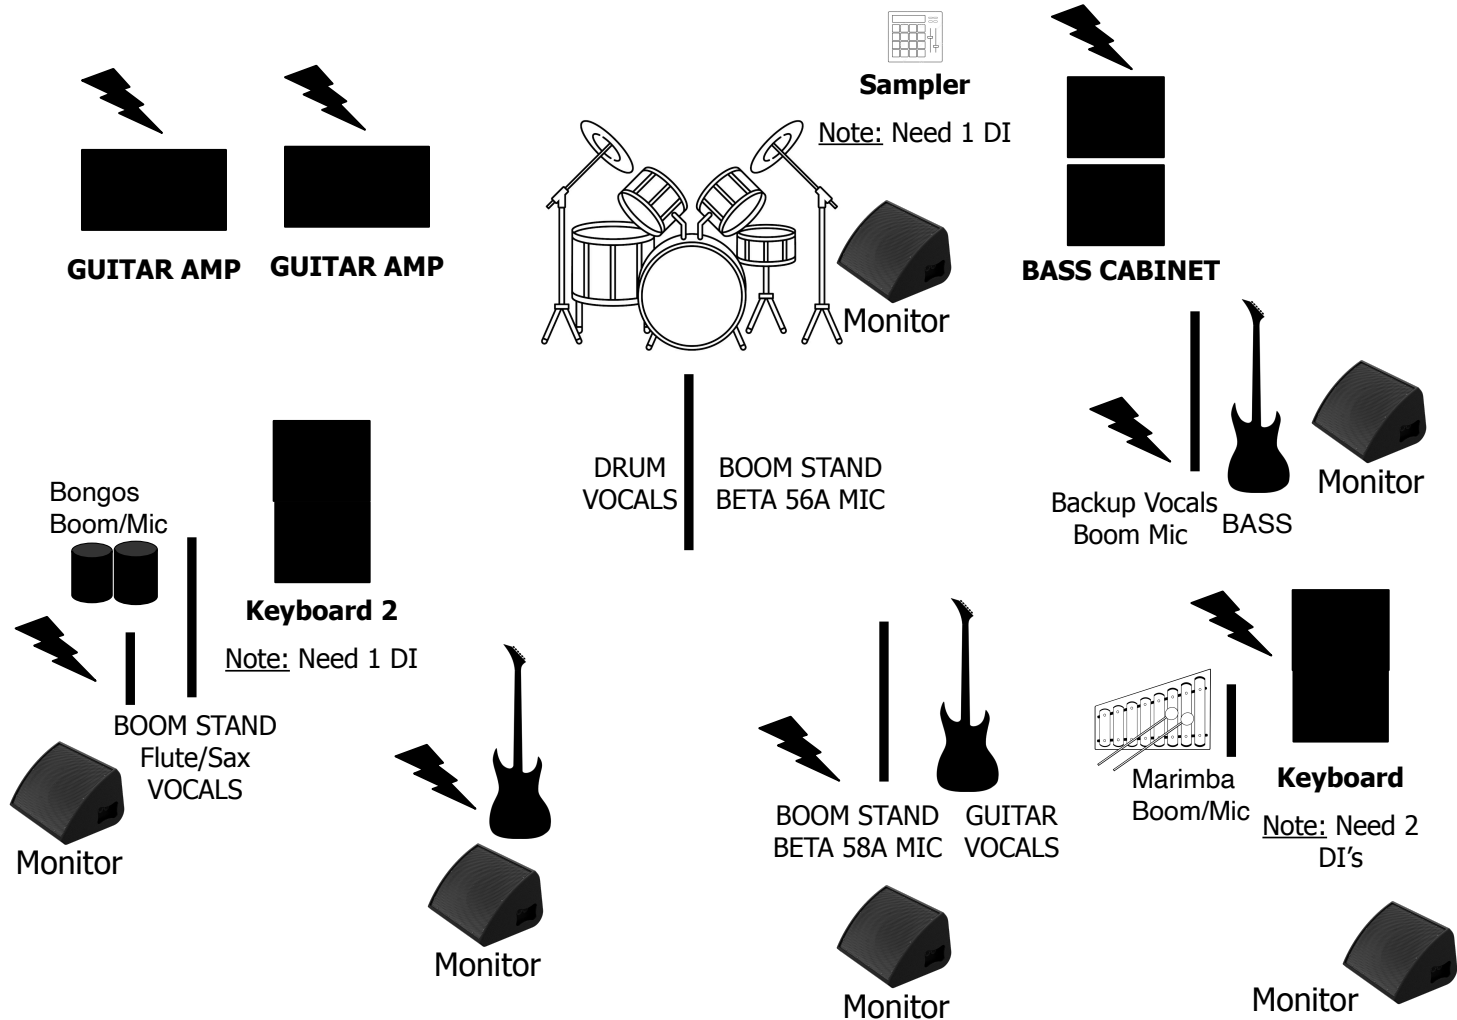

Contact Info

Brian Lynch

Email: btlynch83@gmail.com

Stage Plot 2023

 Denotes
USA- 120V Power Drop

1	Kick
2	Snare
3	Rack Tom
4	Floor Tom
5	Overhead
6	Guitar 1
7	Guitar 2
8	Bass
9	Keys 1
10	Marimba (mic)
11	Keys 2
12	Flute Mic
13	Sax Mic
14	Drum Vocal
15	Gtr Vocal
16	Bass Vocal
17	SPD-S Sampler

*Flexible on channel numbers